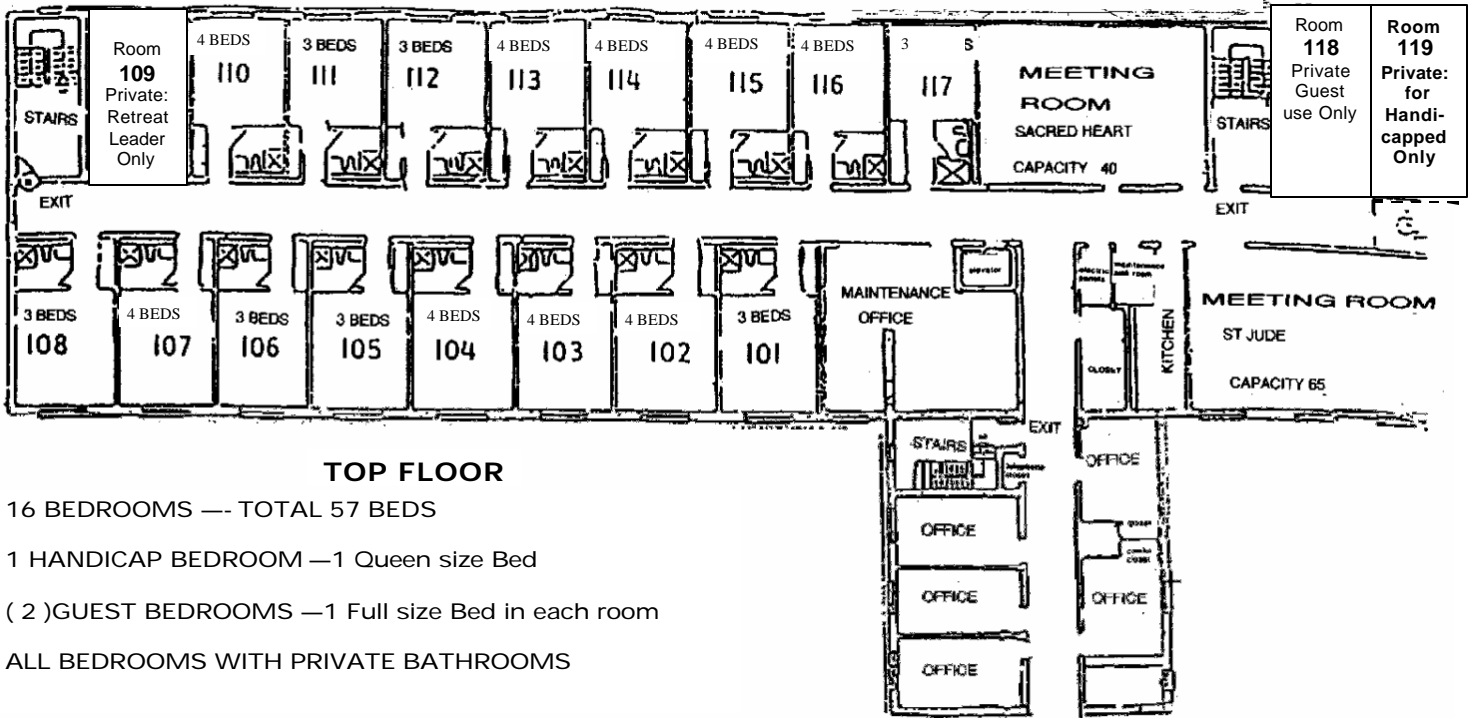

ARCHDIOCESAN YOUTH RETREAT CENTER

400 BELGROVE DRIVE

KEARNY, NEW JERSEY 07032

TOP FLOOR

16 BEDROOMS — TOTAL 57 BEDS

1 HANDICAP BEDROOM — 1 Queen size Bed

(2) GUEST BEDROOMS — 1 Full size Bed in each room

ALL BEDROOMS WITH PRIVATE BATHROOMS

MIDDLE FLOOR

16 BEDROOMS — 84 BEDS (34 DOUBLE-BUNK BEDS(68 BEDS) AND 16 SINGLE BEDS) SHARE COMMON BATHROOMS
 2 STAFF BEDROOMS—5 BEDS (5 SINGLE BEDS) PRIVATE BATHROOMS

BASEMENT LEVEL