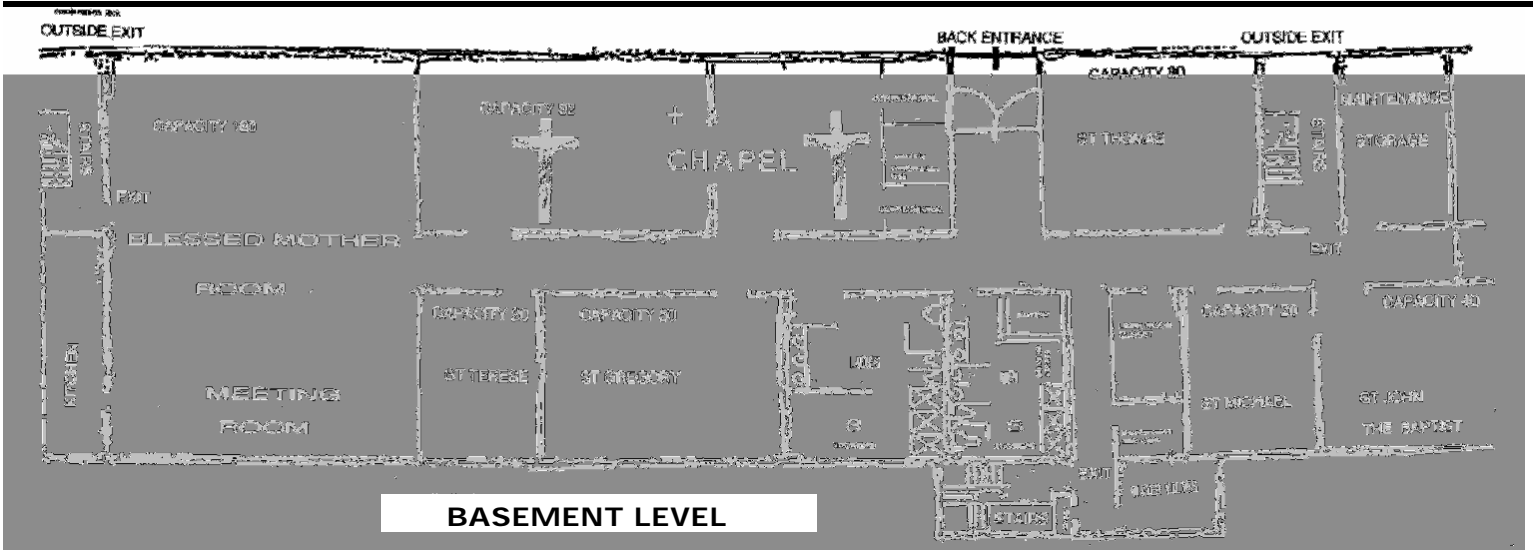

ARCHDIOCESAN YOUTH RETREAT CENTER

400 BELGROVE DRIVE

KEARNY, NEW JERSEY 07032

TOP FLOOR

16 BEDROOMS — TOTAL 57 BEDS

1 HANDICAP BEDROOM — 1 Queen size Bed

(2) GUEST BEDROOMS — 1 Full size Bed in each room

ALL BEDROOMS WITH PRIVATE BATHROOMS

MIDDLE FLOOR

16 BEDROOMS — 84 BEDS (34 DOUBLE-BUNK BEDS(68 BEDS) AND 16 SINGLE BEDS) SHARE COMMON BATHROOMS
 2 STAFF BEDROOMS—5 BEDS (5 SINGLE BEDS) PRIVATE BATHROOMS

BASEMENT LEVEL