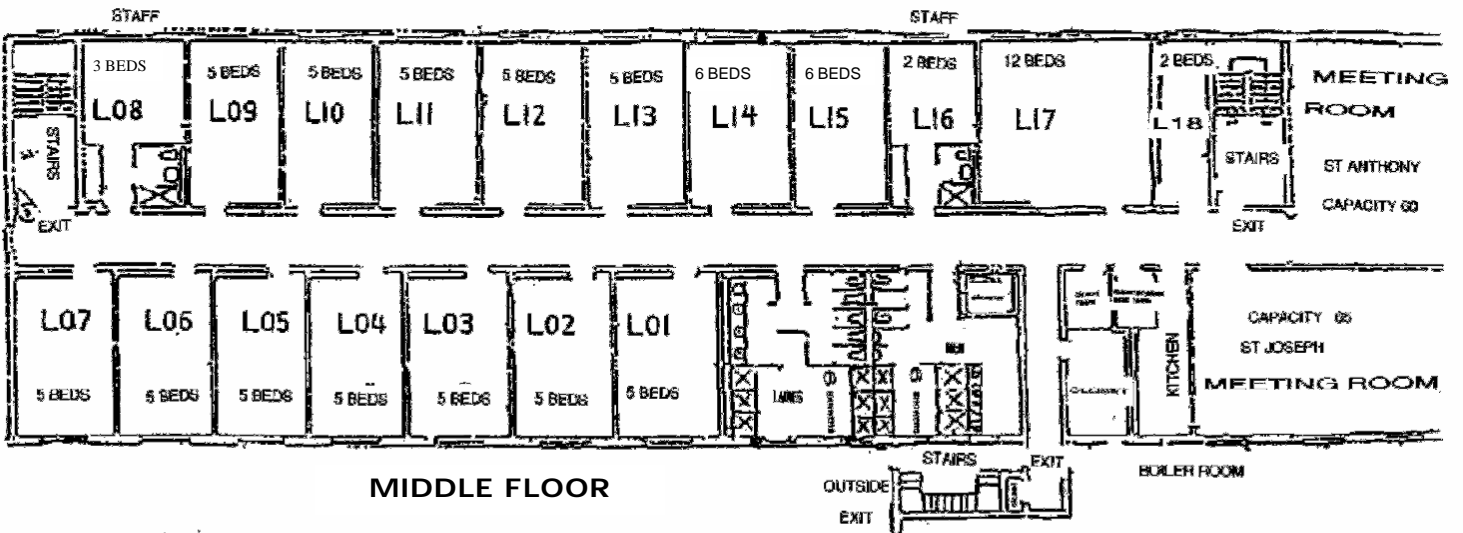

ARCHDIOCESAN YOUTH RETREAT CENTER

400 BELGROVE DRIVE

KEARNY, NEW JERSEY 07032

TOP FLOOR

16 BEDROOMS — TOTAL 57 BEDS

1 HANDICAP BEDROOM — 1 Queen size Bed

(2) GUEST BEDROOMS — 1 Full size Bed in each room

ALL BEDROOMS WITH PRIVATE BATHROOMS

MIDDLE FLOOR

16 BEDROOMS — 84 BEDS (34 DOUBLE-BUNK BEDS(68 BEDS) AND 16 SINGLE BEDS) SHARE COMMON BATHROOMS
 2 STAFF BEDROOMS—5 BEDS (5 SINGLE BEDS) PRIVATE BATHROOMS

BASEMENT LEVEL